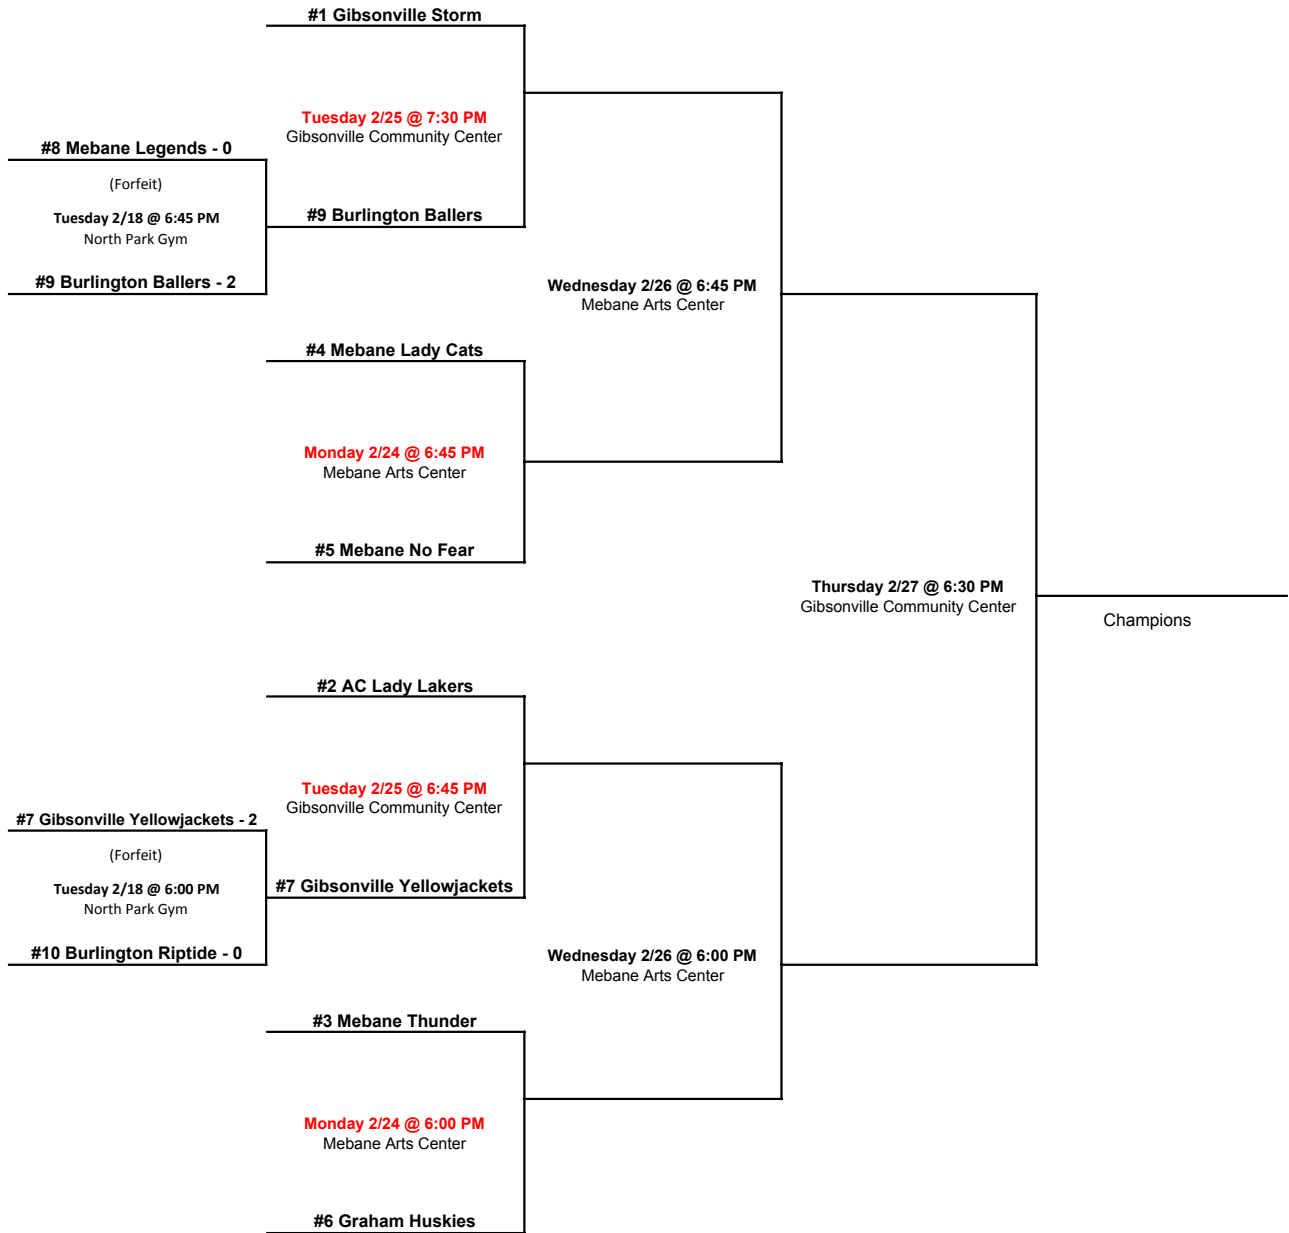

# Metro League 2019-20 Youth Basketball 13U Girls Tournament

**Gym Locations**

Gibsonville Community Center - 314 Tenth St., Gibsonville  
 Graham Rec Center - 311 College St., Graham  
 Mebane Arts Center - 633 Corrigedor Rd., Mebane  
 North Park Gym - 849 Sharpe Rd., Burlington